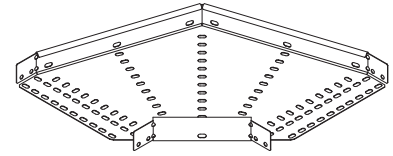

Cable tray systems

90° flat bends

Finish: pre galvanised = **PG**, post galvanised = **HDG**, stainless steel grade 316 = **SS**

Width mm	Light duty	Medium duty	Heavy duty
50	CTFB12/0050 PG 90	CTFB25/0050 PG 90	N/A
75	CTFB12/0075 PG 90	CTFB25/0075 PG 90	CTFB50/0075 PG 90
100	CTFB12/0100 PG 90	CTFB25/0100 PG 90	CTFB50/0100 PG 90
150	CTFB12/0150 PG 90	CTFB25/0150 PG 90	CTFB50/0150 PG 90
225	CTFB12/0225 PG 90	CTFB25/0225 PG 90	CTFB50/0225 PG 90
300	CTFB18/0300 PG 90	CTFB25/0300 PG 90	CTFB50/0300 PG 90
450	N/A	CTFB25/0450 PG 90	CTFB50/0450 PG 90
600	N/A	CTFB25/0600 PG 90	CTFB50/0600 PG 90
750	N/A	N/A	CTFB50/0750 PG 90
900	N/A	N/A	CTFB50/0900 PG 90

45° flat bends

Finish: pre galvanised = **PG**, post galvanised = **HDG**, stainless steel grade 316 = **SS**

Width mm	Light duty	Medium duty	Heavy duty
50	CTFB12/0050 PG 45	CTFB25/0050 PG 45	N/A
75	CTFB12/0075 PG 45	CTFB25/0075 PG 45	CTFB50/0075 PG 45
100	CTFB12/0100 PG 45	CTFB25/0100 PG 45	CTFB50/0100 PG 45
150	CTFB12/0150 PG 45	CTFB25/0150 PG 45	CTFB50/0150 PG 45
225	CTFB12/0225 PG 45	CTFB25/0225 PG 45	CTFB50/0225 PG 45
300	CTFB18/0300 PG 45	CTFB25/0300 PG 45	CTFB50/0300 PG 45
450	N/A	CTFB25/0450 PG 45	CTFB50/0450 PG 45
600	N/A	CTFB25/0600 PG 45	CTFB50/0600 PG 45
750	N/A	N/A	CTFB50/0750 PG 45
900	N/A	N/A	CTFB50/0900 PG 45

Adjustable flat bends

(Not available for light duty cable tray)

Finish: pre galvanised = **PG**, post galvanised = **HDG**, stainless steel grade 316 = **SS**

Width mm	Medium duty	Heavy duty
50	CTAB25/0050 PG	N/A
75	CTAB25/0075 PG	CTAB50/0075 PG
100	CTAB25/0100 PG	CTAB50/0100 PG
150	CTAB25/0150 PG	CTAB50/0150 PG
225	CTAB25/0225 PG	CTAB50/0225 PG
300	CTAB25/0300 PG	CTAB50/0300 PG